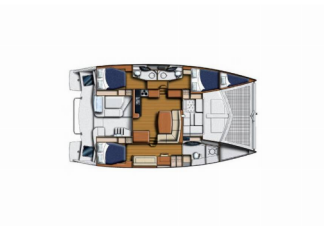

LEOPARD 45

Manaphy (2020)

Pollen Maritime AS • Martin Linges Vei 25 • Fornebu • Norge

Telefon: +47 41 197 474

E-post: booking@holiday-yacht-charter.com

Web: holiday-yacht-charter.com

Yachtbase	Trogir, Yachtclub Seget (Marina Baotić), Kroatia
Yacht ID	5570
Yachtmerker	Leopard
Yacht Yacht Navn	Manaphy
Produksjonsår	2020
Lengde	13.72 M
Kabin/Kabiner	3 + 1
Køyer	6 + 2 + 1
Personer	9
WC/dusj	3