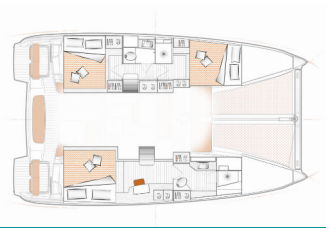

EXCESS 11

The Nauti Salesman (2026)

Pollen Maritime AS • Martin Linges Vei 25 • Fornebu • Norge

Telefon: +47 41 197 474

E-post: booking@holiday-yacht-charter.com

Web: holiday-yacht-charter.com

Yachtbase	Bahamas, Abacos, Boat Harbour Marina, Bahamas
Yacht ID	15449
Yachtmerker	Excess
Yacht Yacht Navn	The Nauti Salesman
Produksjonsår	2026
Lengde	11.42 M
Kabin/Kabiner	3
Køyer	6
WC/dusj	2