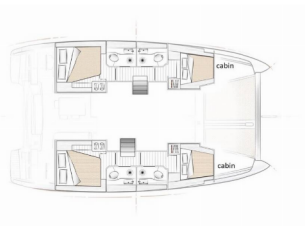

EXCESS 12

Kiss Me Twice (2020)

Pollen Maritime AS • Martin Linges Vei 25 • Fornebu • Norge

Telefon: +47 41 197 474

E-post: booking@holiday-yacht-charter.com

Web: holiday-yacht-charter.com

Yachtbase	Trogir, Yachtclub Seget (Marina Baotic), Kroatia
Yacht ID	11932
Yachtmerker	Excess
Yacht Yacht Navn	Kiss Me Twice
Produksjonsår	2020
Lengde	11.81 M
Kabin/Kabiner	4 + 2
Køyer	8 + 2 + 2
WC/dusj	4 + 1