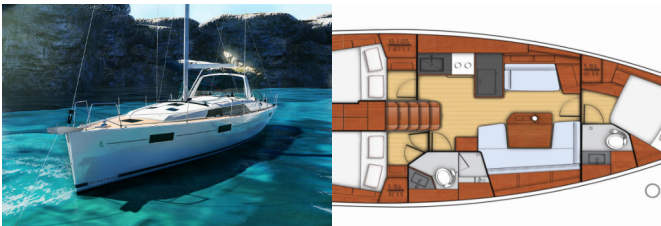

OCEANIS 41.1

Theresa (2019)

Pollen Maritime AS • Martin Linges Vei 25 • Fornebu • Norge

Telefon: +47 41 197 474

E-post: booking@holiday-yacht-charter.com

Web: holiday-yacht-charter.com

Yachtbase	Sicily, Portorosa, Italia
Yacht ID	11677
Yachtmerker	Beneteau
Yacht Yacht Navn	Theresa
Produksjonsår	2019
Lengde	12.43 M
Kabin/Kabiner	3
Køyer	6 + 2
WC/dusj	2