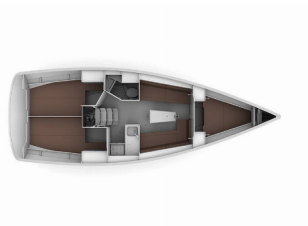

Web: [holiday-yacht-charter.com](http://holiday-yacht-charter.com)

Yacht Base	Marina Punat, Krk, Croatia
Yacht ID	9606
Yacht Brands	Bavaria
Yacht Name	Talassa
Production Year	2017
Length	9.99 M
Cabins	3
Berths	6 + 1
WC/Shower	1

**DECK:** Anchor, Bimini top, Boat hook, Cockpit table, Cockpit/stern, outside shower, Electric anchor windlass, Fenders, Mooring ropes, Oil filter, Plastic bucket, Round/globular fender, Sprayhood, Water hose, Winch handles