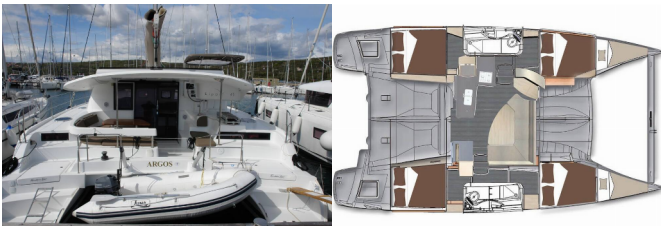

LIPARI 41

Argos (2015)

Pollen Maritime AS • Martin Linges Vei 25 • Fornebu • Norway

Phone: +47 41 197 474

E-mail: booking@holiday-yacht-charter.com

Web: holiday-yacht-charter.com

Yacht Base	Marina Punat, Krk, Croatia
Yacht ID	9604
Yacht Brands	Fountaine Pajot
Yacht Name	Argos
Production Year	2015
Length	11.95 M
Cabins	4 + 2
Berths	8 + 2
WC/Shower	2

DECK: Bimini top, Boat hook, Cockpit table, Cockpit/stern, outside shower, Dinghy, Electric anchor windlass, Fenders, Mooring ropes, Oil filter, Plastic bucket, Round/globular fender, Sprayhood, Water hose, Winch handles

GALLEY: Gas bottles, Refrigerator

INTERIOR: Bilge pump handle, Electric toilet, Yacht documents

NAVIGATION: Autopilot, Binoculars, Compass, Depthsounder, Divider, nautic chart, GPS chart plotter, Harbour guides, List of lights, Nautical charts, Triangles, Wind/speed/depth instruments