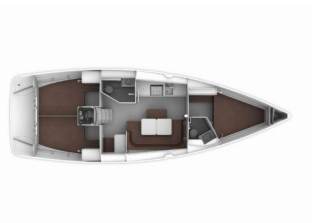

BAVARIA CRUISER 41

Jazz (2016)

Pollen Maritime AS • Martin Linges Vei 25 • Fornebu • Norway

Phone: +47 41 197 474

E-mail: booking@holiday-yacht-charter.com

Web: holiday-yacht-charter.com

Yacht Base	Marina Punat, Krk, Croatia
Yacht ID	9590
Yacht Brands	Bavaria
Yacht Name	Jazz
Production Year	2016
Length	12.35 M
Cabins	3
Berths	6 + 1
WC/Shower	2

DECK: Anchor, Bimini top, Boat hook, Cockpit table, Cockpit/stern, outside shower, Electric anchor windlass, Fenders, Mooring ropes, Oil filter, Plastic bucket, Round/globular fender, Sprayhood, Water hose, Winch handles

ENTERTAINMENT: LCD TV

GALLEY: Gas bottles

INTERIOR: Bilge pump handle, Yacht documents

NAVIGATION: Binoculars, Bow thruster, Divider, nautic chart, GPS chart plotter, Hand bearing compass, Harbour guides, List of lights, Nautical charts, Triangles, Wind/speed/depth instruments