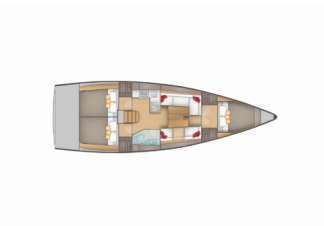

Yacht Base	Marina Kastela, Croatia
Yacht ID	9567
Yacht Brands	AD Boats
Yacht Name	Navis Celere
Production Year	2017
Length	11.60 M
Cabins	3
Berths	6 + 2
WC/Shower	1

**COMFORT:** Bed linen, Bedlinen and towels

**DECK:** Anchor Jambo, Anchor line, Anchor swivel, Bathing platform, Bimini top, Black ball, Black conus, Boat hook, Bosun's chair (Safe seat) (boatswain's chair), Canister for water, Cockpit table with light, Cockpit/stern, outside shower, Dinghy, Dinghy (byboat) pump, Dinghy with outboard engine, Electric anchor windlass, Fenders, Gangway, Hawser, Jerry cans for diesel, Mooring ropes, Oil filter, Plastic bucket, Repair box for dinghy, Round/globular fender, Spare anchor (Reserve, Auxiliary anchor), Spotlight / Headlights, Sprayhood, Spring line, Water hose