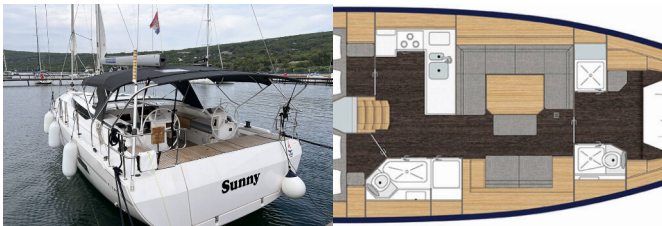

# BAVARIA C45 STYLE

Sunny (2023)

Pollen Maritime AS • Martin Linges Vei 25 • Fornebu • Norway

Phone: +47 41 197 474

E-mail: [booking@holiday-yacht-charter.com](mailto:booking@holiday-yacht-charter.com)

Web: [holiday-yacht-charter.com](http://holiday-yacht-charter.com)

Yacht Base	Marina Punat, Krk, Croatia
Yacht ID	9529
Yacht Brands	Bavaria
Yacht Name	Sunny
Production Year	2023
Length	13.98 M
Cabins	3
Berths	6 + 2
WC/Shower	2

**DECK:** Anchor, Bathing platform, Bimini top, Boat hook, Cockpit table, Cockpit/stern, outside shower, Dinghy, Electric anchor windlass, Fenders, Grill/Barbecue/Plancha, Mooring ropes, Oil filter, Plastic bucket, Round/globular fender, Sprayhood, Winch handles

**ENTERTAINMENT:** LCD TV, mp3 player, Outdoor speakers

**GALLEY:** Gas bottles, Refrigerator

**INTERIOR:** Bilge pump handle, Yacht documents

**NAVIGATION:** Autopilot, Binoculars, Bow thruster, Divider, nautic chart, GPS chart plotter, GPS chart plotter - cockpit, Hand bearing compass, Harbour guides, List of lights, Nautical charts, Triangles, Wind/speed/depth instruments