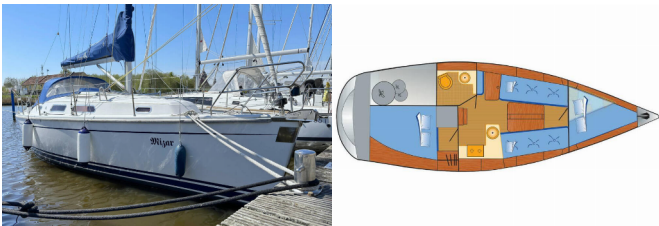

HANSE 315

Mizar (2006)

Pollen Maritime AS • Martin Linges Vei 25 • Fornebu • Norway

Phone: +47 41 197 474

E-mail: booking@holiday-yacht-charter.com

Web: holiday-yacht-charter.com

Yacht Base	Barth, Yachtwerft Ramin, Germany
Yacht ID	9523
Yacht Brands	Hanse Yachts
Yacht Name	Mizar
Production Year	2006
Length	9.62 M
Cabins	2
Berths	4
WC/Shower	1

DECK: Anchor, Bilge pump - Mechanic, Black ball, Boat hook, Bosun's chair (Safe seat) (boatswain's chair), Cockpit table, Cockpit/stern, outside shower, Deck brush, Fenders, Mooring ropes, Spotlight / Headlights, Sprayhood