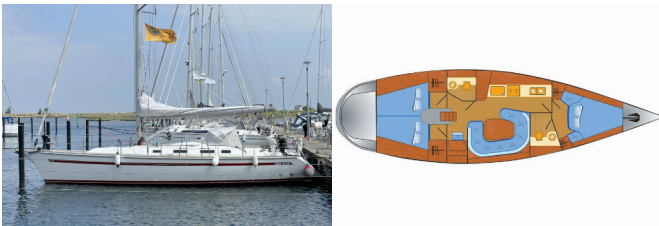

VILM 41 CRUISER

Karoline (2012)

Pollen Maritime AS • Martin Linges Vei 25 • Fornebu • Norway

Phone: +47 41 197 474

E-mail: booking@holiday-yacht-charter.com

Web: holiday-yacht-charter.com

Yacht Base	Barth, Yachtwerft Ramin, Germany
Yacht ID	9521
Yacht Brands	Bootsbau Rügen GmbH
Yacht Name	Karoline
Production Year	2012
Length	12.45 M
Cabins	3
Berths	6
WC/Shower	2

DECK: Anchor, Bilge pump - Mechanic, Black ball, Boat hook, Bosun's chair (Safe seat) (boatswain's chair), Cockpit table, Cockpit/stern, outside shower, Deck brush, Electric anchor windlass, Fenders, Mooring ropes, Spotlight / Headlights, Sprayhood