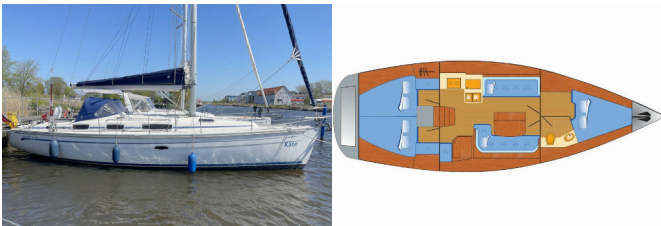

BAVARIA 38 CRUISER

Käte (2008)

Pollen Maritime AS • Martin Linges Vei 25 • Fornebu • Norway

Phone: +47 41 197 474

E-mail: booking@holiday-yacht-charter.com

Web: holiday-yacht-charter.com

Yacht Base	Barth, Yachtwerft Ramin, Germany
Yacht ID	9520
Yacht Brands	Bavaria
Yacht Name	Käte
Production Year	2008
Length	11.72 M
Cabins	3
Berths	6
WC/Shower	1

DECK: Anchor, Bilge pump - Mechanic, Black ball, Boat hook, Bosun's chair (Safe seat) (boatswain's chair), Cockpit table, Cockpit/stern, outside shower, Deck brush, Electric anchor windlass, Fenders, Mooring ropes, Spotlight / Headlights, Sprayhood