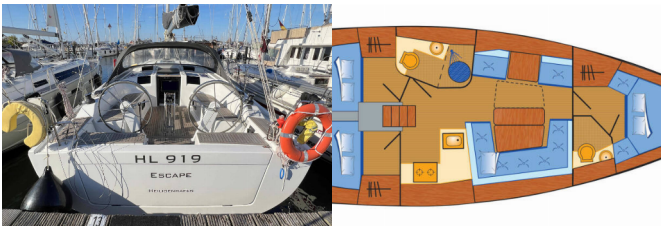

HANSE 415

Escape (2016)

Pollen Maritime AS • Martin Linges Vei 25 • Fornebu • Norway

Phone: +47 41 197 474

E-mail: booking@holiday-yacht-charter.com

Web: holiday-yacht-charter.com

Yacht Base	Heiligenhafen, Germany
Yacht ID	9515
Yacht Brands	Hanse Yachts
Yacht Name	Escape
Production Year	2016
Length	12.40 M
Cabins	3
Berths	6
WC/Shower	2

DECK: Anchor, Bilge pump - Mechanic, Black ball, Boat hook, Bosun's chair (Safe seat) (boatswain's chair), Cockpit table, Cockpit/stern, outside shower, Deck brush, Electric anchor windlass, Fenders, Mooring ropes, Spotlight / Headlights, Sprayhood