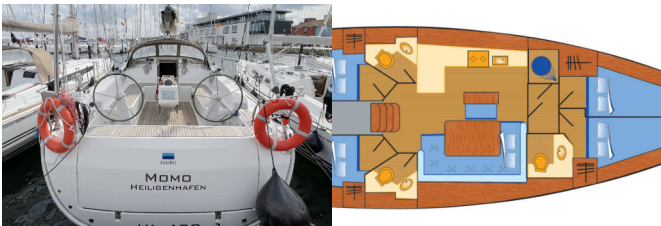

BAVARIA CRUISER 46

Momo (2015)

Pollen Maritime AS • Martin Linges Vei 25 • Fornebu • Norway

Phone: +47 41 197 474

E-mail: booking@holiday-yacht-charter.com

Web: holiday-yacht-charter.com

Yacht Base	Heiligenhafen, Germany
Yacht ID	9508
Yacht Brands	Bavaria
Yacht Name	Momo
Production Year	2015
Length	14.27 M
Cabins	4
Berths	8
WC/Shower	3

DECK: Anchor, Bilge pump - Mechanic, Black ball, Boat hook, Bosun's chair (Safe seat) (boatswain's chair), Cockpit table, Cockpit/stern, outside shower, Deck brush, Electric anchor windlass, Fenders, Mooring ropes, Spotlight / Headlights, Sprayhood