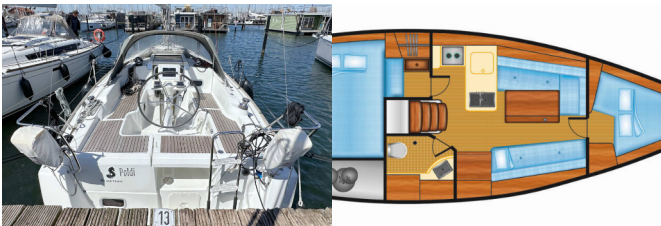

OCEANIS 31

Poldi (2011)

Pollen Maritime AS • Martin Linges Vei 25 • Fornebu • Norway

Phone: +47 41 197 474

E-mail: booking@holiday-yacht-charter.com

Web: holiday-yacht-charter.com

Yacht Base	Heiligenhafen, Germany
Yacht ID	9487
Yacht Brands	Beneteau
Yacht Name	Poldi
Production Year	2011
Length	9.66 M
Cabins	2
Berths	4
WC/Shower	1

DECK: Anchor, Bilge pump - Mechanic, Black ball, Boat hook, Bosun's chair (Safe seat) (boatswain's chair), Cockpit table, Cockpit/stern, outside shower, Deck brush, Electric anchor windlass, Fenders, Mooring ropes, Spotlight / Headlights, Sprayhood

ENTERTAINMENT: Radio CD player, TV + DVD

GALLEY: Dishes, Electrical kettle, Hot water, Kitchen utensils (Galley equipment, cutlery), Oven, Stove

INTERIOR: Barometer, Clock, Coolbox

NAVIGATION: Autopilot, Binoculars, Bow thruster, Compass, Divider, nautic chart, Echosounder/Depthsounder, GPS chart plotter, Logge/Lot/Speed, Navigation/position Lights, Triangles, Wind instrument/Anemometer

SAFETY: Automatic Inflatable Life Jacket, Fire extinguisher, First aid kit, Flashlight, Fog horn, Guard rail, Horseshoe lifebuoy, Life belts (Safety harness), Lifelines, Liferaft, Set of tools, Signal rockets and torches, Wire (shroud) cutter

SAILS: Winch

YACHT ELECTRICS: Heating, Shore connection 220 V