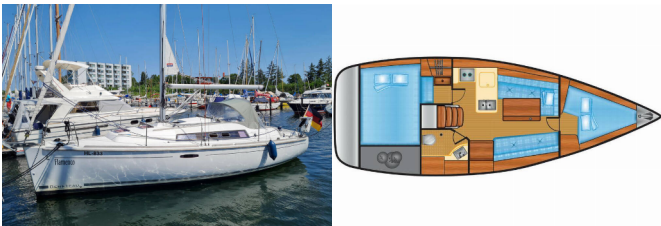

OCEANIS 31

Flamenco (2011)

Pollen Maritime AS • Martin Linges Vei 25 • Fornebu • Norway

Phone: +47 41 197 474

E-mail: booking@holiday-yacht-charter.com

Web: holiday-yacht-charter.com

Yacht Base	Marina Flensburg Sonwik, Germany
Yacht ID	9485
Yacht Brands	Beneteau
Yacht Name	Flamenco
Production Year	2011
Length	9.66 M
Cabins	2
Berths	4
WC/Shower	1

DECK: Anchor, Bilge pump - Mechanic, Black ball, Boat hook, Bosun's chair (Safe seat) (boatswain's chair), Cockpit table, Cockpit/stern, outside shower, Deck brush, Electric anchor windlass, Fenders, Mooring ropes, Spotlight / Headlights, Sprayhood