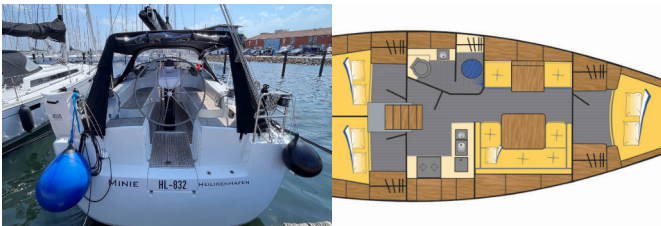

Yacht Base	Heiligenhafen, Germany
Yacht ID	9474
Yacht Brands	Hanse Yachts
Yacht Name	Minie
Production Year	2009
Length	11.35 M
Cabins	3
Berths	6
WC/Shower	1

**DECK:** Anchor, Bilge pump - Mechanic, Black ball, Boat hook, Bosun's chair (Safe seat) (boatswain's chair), Cockpit table, Cockpit/stern, outside shower, Deck brush, Electric anchor windlass, Fenders, Mooring ropes, Spotlight / Headlights, Sprayhood

**SAILS:** Winch

**YACHT ELECTRICS:** Heating, Shore connection 220 V