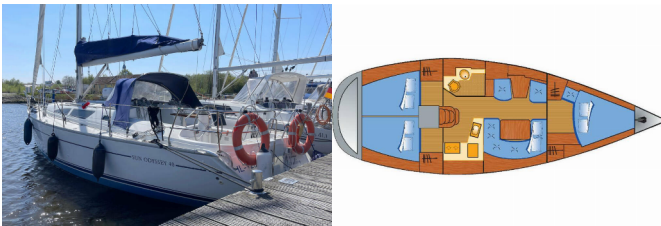

SUN ODYSSEY 40

Moulin Rouge (2002)

Pollen Maritime AS • Martin Linges Vei 25 • Fornebu • Norway

Phone: +47 41 197 474

E-mail: booking@holiday-yacht-charter.com

Web: holiday-yacht-charter.com

Yacht Base	Barth, Yachtwerft Ramin, Germany
Yacht ID	9460
Yacht Brands	Jeanneau
Yacht Name	Moulin Rouge
Production Year	2002
Length	12.20 M
Cabins	3
Berths	6
WC/Shower	2

DECK: Anchor, Bilge pump - Mechanic, Black ball, Boat hook, Bosun's chair (Safe seat) (boatswain's chair), Cockpit table, Deck brush, Electric anchor windlass, Fenders, Mooring ropes, Spotlight / Headlights, Sprayhood