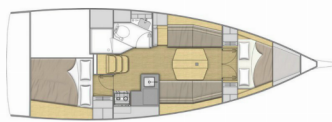

Yacht Base	Marina Frapa, Rogoznica, Croatia
Yacht ID	9404
Yacht Brands	Beneteau
Yacht Name	Ka Nani
Production Year	2022
Length	10.77 M
Cabins	2
Berths	4 + 1
WC/Shower	1

COMFORT: Cockpit cushions

DECK: Anchor line, Anchor swivel, Anchor winch remote control, Bimini top, Black ball, Black conus, Boat hook, Bosun's chair (Safe seat) (boatswain's chair), Canister for water, Cockpit table, Cockpit/stern, outside shower, Dinghy, Dinghy (byboat) pump, Electric anchor windlass, Fenders, Gangway, Jerry cans for diesel, Main anchor, Mooring ropes, Plastic bucket, Round/globular fender, Spare anchor (Reserve, Auxiliary anchor), Sprayhood, Spring line, Water hose

ENTERTAINMENT: Outdoor speakers, Radio

GALLEY: Coffee machine, Gas bottles, Hot water, Kitchen utensils (Galley equipment, cutlery), Refrigerator

INTERIOR: Electric toilet

NAVIGATION: Autopilot, Binoculars, Bow thruster, GPS, GPS chart plotter - cockpit, Harbour guides, Logge/Lot/Speed/Wind, Navigation (Nautical) charts and nautical guide, Navigation set, Parallel ruler, Radar reflector, Spyglass, Tridata

SAFETY: Distress signals, EPIRB-Distress radio beacons, Fire extinguisher, First aid kit, Flashlight, Fog horn, Life belts (Safety harness), Life buoy + Flashing light, Life jackets, Lifteraft, Set of tools, VHF radio, Wire (shroud) cutter

YACHT ELECTRICS: Battery charger, Heating, Shore connection 220 V, USB sockets