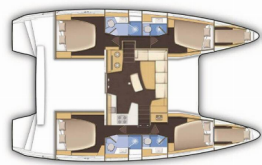

LAGOON 42

Mami (2018)

Pollen Maritime AS • Martin Linges Vei 25 • Fornebu • Norway

Phone: +47 41 197 474

E-mail: booking@holiday-yacht-charter.com

Web: holiday-yacht-charter.com

Yacht Base	Phuket, Yacht Haven Marina, Thailand
Yacht ID	9162
Yacht Brands	Lagoon
Yacht Name	Mami
Production Year	2018
Length	12.80 M
Cabins	4 + 2
Berths	8 + 2
WC/Shower	4

COMFORT: Bed linen, Cockpit cushions, Pillows, Sheets, Shower towels, Towels

DECK: Anchor claw, Anchor line, Anchor with chain, Bimini top, Boat hook, Cockpit table, Cockpit/stern, outside shower, Davit, Deck brush, Dinghy, Electric anchor windlass, Fenders, Fuel funnel, Impeller, V-belt, oilfilter, Jerry cans for fuel, Mooring ropes, Outboard engine, Plastic bucket, Reserve motor oil, Spare anchor (Reserve, Auxiliary anchor), Winch handles

INTERIOR: Bilge pump handle, Clothes hangers, Convertible table in salon, Electric fans in cabins, Toilet brush

NAVIGATION: AIS, Autopilot, Binoculars, Divider, nautic chart, GPS chart plotter - cockpit, Navigation (Nautical) charts and nautical guide, Parallel ruler, Pilot book, Wind instrument/Anemometer