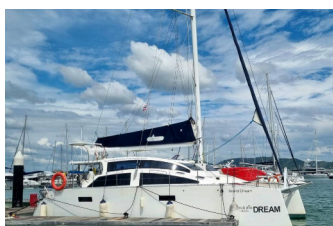

ISLAND SPIRIT 38

Island Dream (2015)

Pollen Maritime AS • Martin Linges Vei 25 • Fornebu • Norway

Phone: +47 41 197 474

E-mail: booking@holiday-yacht-charter.com

Web: holiday-yacht-charter.com

Yacht Base	Phuket, Yacht Haven Marina, Thailand
Yacht ID	9157
Yacht Brands	Island Spirit Yachts
Yacht Name	Island Dream
Production Year	2015
Length	11.58 M
Cabins	4
Berths	8
WC/Shower	2