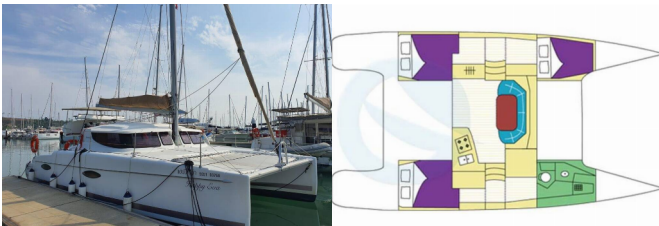

Yacht Base	Phuket, Yacht Haven Marina, Thailand
Yacht ID	9156
Yacht Brands	Fountaine Pajot
Yacht Name	Happy Eva
Production Year	2013
Length	11.00 M
Cabins	3
Berths	6
WC/Shower	1

**COMFORT:** Bed linen, Cockpit cushions, Pillows, Sheets, Shower towels, Towels

**DECK:** Anchor claw, Anchor line, Anchor with chain, Bimini top, Boat hook, Cockpit table, Cockpit/stern, outside shower, Davit, Deck brush, Dinghy, Electric anchor windlass, Fenders, Fuel funnel, Impeller, V-belt, oilfilter, Jerry cans for fuel, Mooring ropes, Outboard engine, Plastic bucket, Reserve motor oil, Spare anchor (Reserve, Auxiliary anchor), Swimming ladder, Winch handles