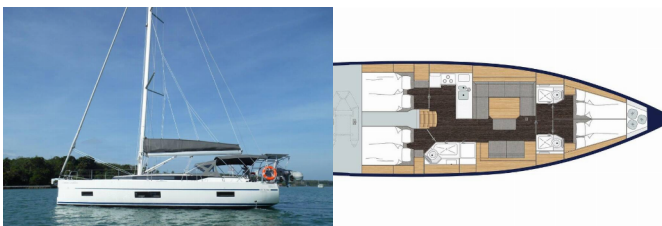

BAVARIA C45

Isabella 2 (2018)

Pollen Maritime AS • Martin Linges Vei 25 • Fornebu • Norway

Phone: +47 41 197 474

E-mail: booking@holiday-yacht-charter.com

Web: holiday-yacht-charter.com

Yacht Base	Phuket, Yacht Haven Marina, Thailand
Yacht ID	9154
Yacht Brands	Bavaria
Yacht Name	Isabella 2
Production Year	2018
Length	13.98 M
Cabins	4
Berths	8 + 2
Persons	10
WC/Shower	3

COMFORT: Bed linen, Cockpit cushions, Pillows, Sheets, Shower towels, Towels

DECK: Anchor claw, Anchor line, Anchor with chain, Bathing platform, Bimini top, Boat hook, Cockpit table, Cockpit/stern, outside shower, Davit, Deck brush, Dinghy, Electric anchor windlass, Fenders, Fuel funnel, Impeller, V-belt, oilfilter, Jerry cans for fuel, Mooring ropes, Outboard engine, Plastic bucket, Reserve motor oil, Spare anchor (Reserve, Auxiliary anchor), Swimming ladder, Winch handles