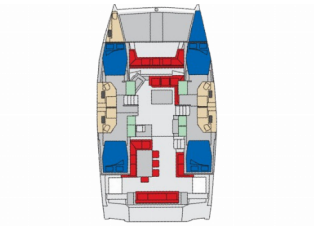

DECK: Bimini top, Electric anchor windlass

ENTERTAINMENT: Radio CD player

INTERIOR: Electric toilet

NAVIGATION: Autopilot, GPS chart plotter,
Logge/Lot/Speed/Wind

SAFETY: VHF radio

SAILS: Electric main sail winch

YACHT ELECTRICS: Air Conditioning, Generator

Yacht Base	Salerno, Italy
Yacht ID	9008
Yacht Brands	Catana
Yacht Name	Sadalbari
Production Year	2020
Length	13.99 M
Cabins	4
Berths	8 + 1 + 1
Persons	10
WC/Shower	4