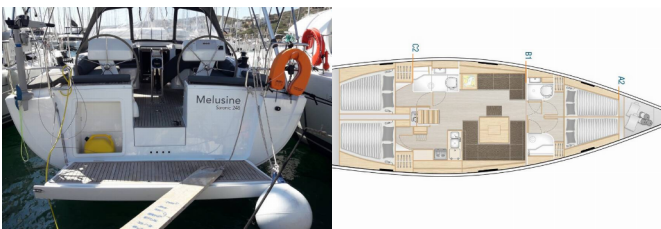

HANSE 458

Melusine (2020)

Pollen Maritime AS • Martin Linges Vei 25 • Fornebu • Norway

Phone: +47 41 197 474

E-mail: booking@holiday-yacht-charter.com

Web: holiday-yacht-charter.com

Yacht Base	Lavrion - Olympic Marine, Greece
Yacht ID	8955
Yacht Brands	Hanse Yachts
Yacht Name	Melusine
Production Year	2020
Length	14.04 M
Cabins	4
Berths	8 + 2
Persons	10
WC/Shower	2

COMFORT: Cockpit cushions

DECK: Bimini top, Black ball, Black conus, Boat hook, Cockpit table, Dinghy, Dinghy (byboat) pump, Fenders, Jerry cans for diesel, Main anchor, Mooring ropes, Plastic bucket, Repair box for dinghy, Spare anchor (Reserve, Auxiliary anchor), Sprayhood, Swimming ladder, Teak cockpit, Water hose

ENTERTAINMENT: Outdoor speakers, Radio with USB

GALLEY: Gas bottles, Hot water, Kitchen utensils (Galley equipment, cutlery), Oven, Refrigerator, Stove

INTERIOR: Convertible table in salon

NAVIGATION: 3 blade folding propeller, Autopilot, Bow thruster, GPS chart plotter - cockpit, Harbour guides, Logge/Lot/Speed/Wind, Navigation (Nautical) charts and nautical guide, Navigation set, Windex