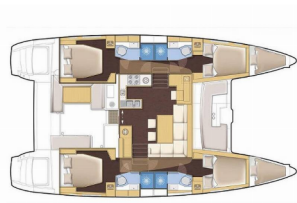

LAGOON 450 F

Lalouche (2019)

Pollen Maritime AS • Martin Linges Vei 25 • Fornebu • Norway

Phone: +47 41 197 474

E-mail: booking@holiday-yacht-charter.com

Web: holiday-yacht-charter.com

Yacht Base	Lavrion - Olympic Marine, Greece
Yacht ID	8947
Yacht Brands	Lagoon
Yacht Name	Lalouche
Production Year	2019
Length	13.96 M
Cabins	4 + 2
Berths	8 + 2
Persons	12
WC/Shower	4 + 1

COMFORT: Cockpit cushions, Sundeck cushions

DECK: Anchor line, Anchor swivel, Bimini top, Black ball, Black conus, Boat hook, Bosun's chair (Safe seat) (boatswain's chair), Cockpit table, Dinghy, Dinghy (byboat) pump, Electric anchor windlass, Fenders, Impeller, V-belt, oilfilter, Jerry cans for diesel, Main anchor, Mooring ropes, Plastic bucket, Repair box for dinghy, Round/globular fender, Spare anchor (Reserve, Auxiliary anchor), Sprayhood, Spring line, Teak deck, Water hose