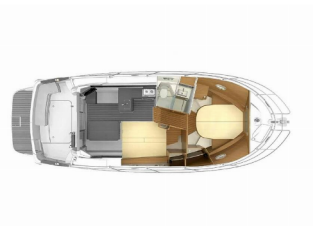

ANTARES 11

Desire (2024)

Pollen Maritime AS • Martin Linges Vei 25 • Fornebu • Norway

Phone: +47 41 197 474

E-mail: booking@holiday-yacht-charter.com

Web: holiday-yacht-charter.com

Yacht Base	ACI Marina Split, Croatia
Yacht ID	8926
Yacht Brands	Beneteau
Yacht Name	Desire
Production Year	2024
Length	11.35 M
Cabins	2
Berths	4
Persons	4
WC/Shower	1

COMFORT: Bed linen, Pillows, Towels

DECK: Bathing platform, Bimini top, Cockpit fridge, Cockpit table, Cockpit/stern, outside shower, Dinghy, Electric anchor windlass, Fridge on flybridge, Gangway, Main anchor