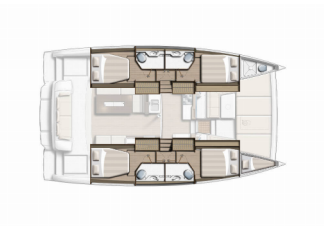

Yacht Base	Marina Pirovac, Croatia
Yacht ID	8925
Yacht Brands	Catana
Yacht Name	Merlot
Production Year	2024
Length	12.85 M
Cabins	4 + 1
Berths	8 + 2 + 1
WC/Shower	4 + 1

COMFORT: Cockpit cushions, Mosquito nets, Outside cushions, Sun loungers, Sun mattresses

DECK: Anchor with chain, Cockpit table, Cockpit/stern, outside shower, Davit, Dinghy with outboard engine, Electric anchor windlass, Fenders, Fly sunbathing area, Flybridge, Grill/Barbecue/Plancha, Mooring ropes, Swimming ladder

ENTERTAINMENT: Fusion radio

GALLEY: Freezer, Hot water, Microwave, Oven, Refrigerator

INTERIOR: Curtains, Electric fans in cabins, Electric toilet, Indirect lighting in cabins and salon

NAVIGATION: Autopilot, Compass, GPS chart plotter, Raymarine navsystem (Tridata, Echo, Wind), Wind/speed/depth instruments

SAFETY: First aid kit, Horseshoe lifebuoy, Liferaft, Safety equipment, VHF radio

SAILS: Electric winch, Lazy bag, Lazy jacks

YACHT ELECTRICS: Battery charger, Inverter, Service batteries, Solar panels