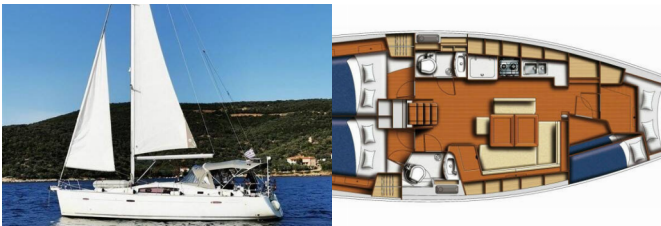

OCEANIS 43

Konstantinos (2009)

Pollen Maritime AS • Martin Linges Vei 25 • Fornebu • Norway

Phone: +47 41 197 474

E-mail: booking@holiday-yacht-charter.com

Web: holiday-yacht-charter.com

Yacht Base	Volos, Greece
Yacht ID	8319
Yacht Brands	Beneteau
Yacht Name	Konstantinos
Production Year	2009
Length	13.00 M
Cabins	4
Berths	8
WC/Shower	2

COMFORT: Blankets, Cockpit cushions, Outside cushions

DECK: Anchor with chain, Bimini top, Black ball, Boat hook, Dinghy, Dinghy with outboard engine, Electric anchor windlass, Fenders, Gangway, Outboard engine, Spare anchor (Reserve, Auxiliary anchor), Sprayhood, Swimming ladder, Water hose, Winch handles