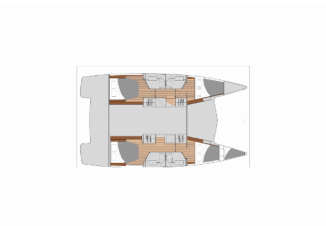

Yacht Base	ACI Marina Skradin, Croatia
Yacht ID	8301
Yacht Brands	Fountaine Pajot
Yacht Name	First Step
Production Year	2024
Length	11.93 M
Cabins	4 + 1
Berths	8 + 1
Persons	11
WC/Shower	4

COMFORT: Cockpit cushions

DECK: Anchor, Anchor with chain, Bimini Top - Mini, Bosun's chair (Safe seat) (boatswain's chair), Cockpit table, Cockpit/stern, outside shower, Deck brush, Dinghy with outboard engine, Fenders, Hard Top Bimini, Mooring ropes, Outboard engine, Plastic bucket, Spare anchor (Reserve, Auxiliary anchor), Swimming ladder, Water hose

ENTERTAINMENT: Indoor speakers, Outdoor speakers, Snorkeling equipment, Stand up paddle (SUP), Wi-Fi Internet

GALLEY: Gas bottles

INTERIOR: Electric toilet

NAVIGATION: Autopilot, Binoculars, Depthsounder, GPS chart plotter, Radar reflector, Speedometer (Speed log)

SAFETY: Distress flare box, Emergency tiller, Fire extinguisher, First aid kit, Floating light, Fog horn, Horseshoe lifebuoy, Life belts (Safety harness), Life jacket (children), Life jackets, Liferaft, Padlock, VHF radio

SAILS: Electric winch

YACHT ELECTRICS: 220V socket, Battery charger, Shore power cable, Solar panels, USB charger for mobile phone and laptop