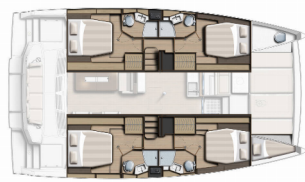

Yacht Base	Marina Mandalina, Sibenik, Croatia
Yacht ID	8279
Yacht Brands	Catana
Yacht Name	Mela
Production Year	2024
Length	13.50 M
Cabins	4 + 1
Berths	8 + 1
Persons	9
WC/Shower	4 + 1

COMFORT: Bed linen

DECK: Bathing platform, Cockpit table, Cockpit/stern, outside shower, Grill/Barbecue/Plancha

ENTERTAINMENT: FUSION sound system, Outdoor speakers

GALLEY: Freezer, Kitchen utensils (Galley equipment, cutlery), Oven, Refrigerator, Stove

NAVIGATION: Autopilot, GPS chart plotter - cockpit, Nautical charts, Pilot book, Tridata

SAFETY: VHF radio

YACHT ELECTRICS: Air Conditioning, Generator, Heating, Inverter, Solar panels