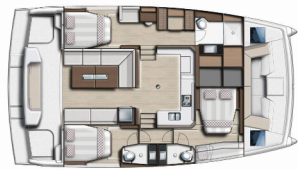

BALI CATSPACE OW

Warm Breeze (2024)

Pollen Maritime AS • Martin Linges Vei 25 • Fornebu • Norway

Phone: +47 41 197 474

E-mail: booking@holiday-yacht-charter.com

Web: holiday-yacht-charter.com

Yacht Base	Marina Mandalina, Sibenik, Croatia
Yacht ID	8276
Yacht Brands	Catana
Yacht Name	Warm Breeze
Production Year	2024
Length	12.31 M
Cabins	3
Berths	6 + 2
Persons	8
WC/Shower	3

COMFORT: Bed linen

DECK: Bathing platform, Bimini top, Cockpit table, Cockpit/stern, outside shower, Grill/Barbecue/Plancha

GALLEY: Freezer, Gas cookers, Kitchen utensils (Galley equipment, cutlery), Refrigerator