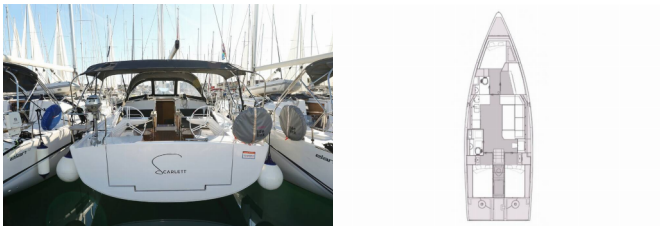

ELAN IMPRESSION 45

Scarlett (2024)

Pollen Maritime AS • Martin Linges Vei 25 • Fornebu • Norway

Phone: +47 41 197 474

E-mail: booking@holiday-yacht-charter.com

Web: holiday-yacht-charter.com

Yacht Base	Marina Kornati, Biograd, Croatia
Yacht ID	8228
Yacht Brands	Elan Marine
Yacht Name	Scarlett
Production Year	2024
Length	13.60 M
Cabins	4
Berths	8 + 2
Persons	10
WC/Shower	2

COMFORT: Cockpit cushions

DECK: Anchor winch remote control, Bathing platform, Bimini top, Boat hook, Bosun's chair (Safe seat) (boatswain's chair), Cockpit grill, Cockpit table, Cockpit/stern, outside shower, Dinghy, Electric anchor windlass, Fenders, Main anchor, Main Deck Compass, Mooring ropes, Sea/Storm drogue anchor, Spare anchor (Reserve, Auxiliary anchor), Sprayhood, Teak cockpit