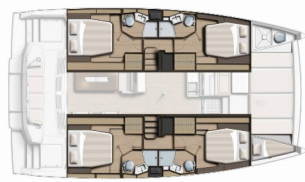

Yacht Base	Marina Pirovac, Croatia
Yacht ID	8216
Yacht Brands	Catana
Yacht Name	La Calma
Production Year	2024
Length	13.50 M
Cabins	4 + 1
Berths	8 + 1
Persons	12
WC/Shower	4 + 1

COMFORT: Cockpit cushions, Forward cockpit cushions, Mosquito nets, Sun mattresses

DECK: Cockpit table, Cockpit/stern, outside shower, Davit, Dinghy with outboard engine, Electric anchor windlass, Fly sunbathing area, Flybridge, Foredeck sunbathing area, Forward cockpit, Grill/Barbecue/Plancha, Plastic bucket, Swimming ladder

ENTERTAINMENT: Fusion radio, Indoor speakers, Outdoor speakers

GALLEY: Freezer, Gas cookers, Ice maker, Oven, Refrigerator

INTERIOR: Ambiental lighting, Curtains, Electric fans in cabins, Electric toilet, Indirect lighting in cabins and salon

NAVIGATION: AIS, Autopilot, Compass, Complete navigation equipment, GPS chart plotter, GPS on Fly, Navigation/position Lights, Wind/speed/depth instruments

SAFETY: Distress flare box, First aid kit, Flashlight, Horseshoe lifebuoy, Life jackets, Liferaft, Safety equipment, VHF radio

SAILS: Electric winch, Lazy bag, Lazy jacks

YACHT ELECTRICS: Air Conditioning, Battery charger, Extra 12V battery, Generator, Inverter, Solar panels