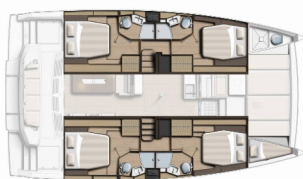

Yacht Base	Marina Pirovac, Croatia
Yacht ID	8216
Yacht Brands	Catana
Yacht Name	La Calma
Production Year	2024
Length	13.50 M
Cabins	4 + 1
Berths	8 + 1
Persons	12
WC/Shower	4 + 1

**COMFORT:** Cockpit cushions, Forward cockpit cushions, Mosquito nets, Sun mattresses

**DECK:** Cockpit table, Cockpit/stern, outside shower, Davit, Dinghy with outboard engine, Electric anchor windlass, Fly sunbathing area, Flybridge, Foredeck sunbathing area, Forward cockpit, Grill/Barbecue/Plancha, Plastic bucket, Swimming ladder