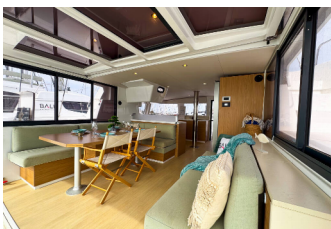

Yacht Base	Marina Pirovac, Croatia
Yacht ID	8216
Yacht Brands	Catana
Yacht Name	La Calma
Production Year	2024
Length	13.50 M
Cabins	4 + 1
Berths	8 + 1
Persons	12
WC/Shower	4 + 1

COMFORT: Cockpit cushions, Forward cockpit cushions, Mosquito nets, Sun mattresses

DECK: Cockpit table, Cockpit/stern, outside shower, Davit, Dinghy with outboard engine, Electric anchor windlass, Fly sunbathing area, Flybridge, Foredeck sunbathing area, Forward cockpit, Grill/Barbecue/Plancha, Plastic bucket, Swimming ladder

ENTERTAINMENT: Fusion radio, Indoor speakers, Outdoor speakers

GALLEY: Freezer, Gas cookers, Ice maker, Oven, Refrigerator

INTERIOR: Ambiental lighting, Curtains, Electric fans in cabins, Electric toilet, Indirect lighting in cabins and salon

NAVIGATION: AIS, Autopilot, Compass, Complete navigation equipment, GPS chart plotter, GPS on Fly, Navigation/position Lights, Wind/speed/depth instruments

SAFETY: Distress flare box, First aid kit, Flashlight, Horseshoe lifebuoy, Life jackets, Liferaft, Safety equipment, VHF radio

SAILS: Electric winch, Lazy bag, Lazy jacks

YACHT ELECTRICS: Air Conditioning, Battery charger, Extra 12V battery, Generator, Inverter, Solar panels