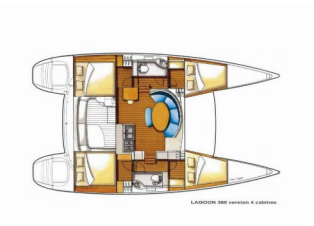

Yacht Base	Nikiti, Greece
Yacht ID	8186
Yacht Brands	Lagoon
Yacht Name	Karamela
Production Year	2003
Length	11.55 M
Cabins	4
Berths	10
WC/Shower	2

**COMFORT:** Cockpit cushions

**DECK:** Anchor, Bimini top, Cockpit/stern, outside shower, Dinghy, Outboard engine