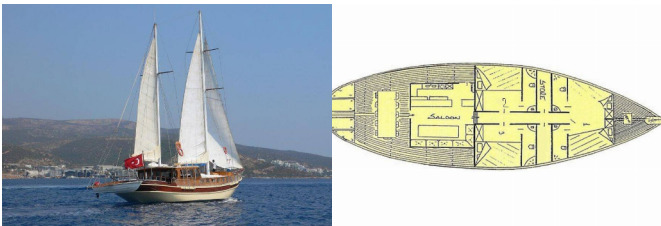

REMO

Remo (1986)

Pollen Maritime AS • Martin Linges Vei 25 • Fornebu • Norway

Phone: +47 41 197 474

E-mail: booking@holiday-yacht-charter.com

Web: holiday-yacht-charter.com

ENTERTAINMENT: CD player, Fishing equipment, Mobile phone, Snorkeling equipment, TV + DVD

NAVIGATION: GPS

SAFETY: VHF radio

YACHT ELECTRICS: Air Conditioning, Generator, Plug 220V, 24 V

Yacht Base	Bodrum, Milta Marina, Turkey
Yacht ID	810
Yacht Brands	Custom Made
Yacht Name	Remo
Production Year	1986
Length	19.00 M
Cabins	3
Berths	6
Persons	6
WC/Shower	3