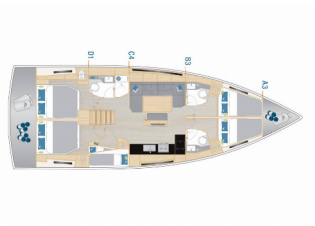

Yacht Base	Dubrovnik, Komolac, ACI Marina Dubrovnik, Croatia
Yacht ID	8065
Yacht Brands	Hanse Yachts
Yacht Name	Aroha
Production Year	2024
Length	14.60 M
Cabins	5
Berths	10 + 2
Persons	12
WC/Shower	3

COMFORT: Bed linen, Cockpit cushions

DECK: Bathing platform, Bimini top, Cockpit fridge, Cockpit table, Cockpit/stern, outside shower, Dinghy, Sprayhood, Teak cockpit

ENTERTAINMENT: Outdoor speakers, Radio CD player

GALLEY: Freezer, Hot water, Kitchen utensils (Galley equipment, cutlery), Oven, Refrigerator, Stove

NAVIGATION: AIS, Autopilot, Bow thruster, GPS chart plotter - cockpit, Nautical charts, Pilot book, Radar, Tridata

SAFETY: EPIRB-Distress radio beacons, VHF radio

YACHT ELECTRICS: Battery charger, Inverter