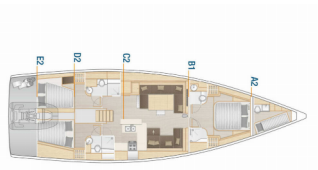

Yacht Base	Trogir, Yachtclub Seget (Marina Baotić), Croatia
Yacht ID	8060
Yacht Brands	Hanse Yachts
Yacht Name	Oceanelle
Production Year	2024
Length	17.20 M
Cabins	3 + 1
Berths	6 + 2 + 1
Persons	9
WC/Shower	3 + 1

COMFORT: Bed linen, Cockpit cushions, Sundeck cushions

DECK: Bathing platform, Cockpit fridge, Cockpit table, Cockpit/stern, outside shower, Dinghy, Grill/Barbecue/Plancha, Hard Top Bimini, Hydraulic gangway, Sprayhood, Teak cockpit, Teak deck

ENTERTAINMENT: Outdoor speakers, Radio CD player, TV, Wet bar

GALLEY: Freezer, Hot water, Kitchen utensils (Galley equipment, cutlery), Oven, Refrigerator, Stove

INTERIOR: Electric toilet

NAVIGATION: Autopilot, Bow thruster, GPS chart plotter - cockpit, Nautical charts, Pilot book, Stern thruster, Tridata

SAFETY: VHF radio

SAILS: Electric primary winch

YACHT ELECTRICS: Air Conditioning, Battery charger, Generator, Heating, Inverter, Solar panels, Watermaker - desalinator