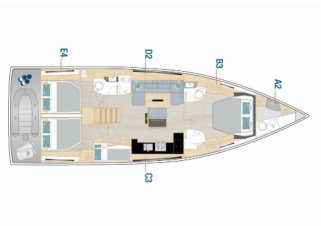

HANSE 510

Darling - OW (2024)

Pollen Maritime AS • Martin Linges Vei 25 • Fornebu • Norway

Phone: +47 41 197 474

E-mail: booking@holiday-yacht-charter.com

Web: holiday-yacht-charter.com

Yacht Base	Trogir, Yachtclub Seget (Marina Baotic), Croatia
Yacht ID	8058
Yacht Brands	Hanse Yachts
Yacht Name	Darling - OW
Production Year	2024
Length	15.97 M
Cabins	4 + 1
Berths	8 + 2 + 1
Persons	11
WC/Shower	2 + 1