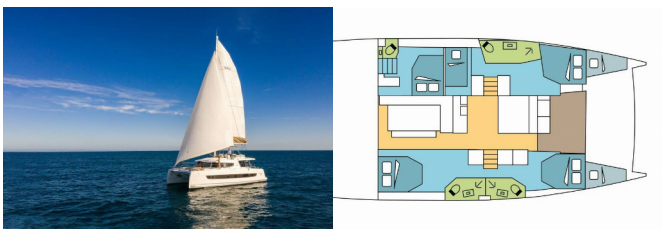

Yacht Base	Polynesia, Raiatea, French Polynesia
Yacht ID	8030
Yacht Brands	Catana
Yacht Name	GYPSOPHILA
Production Year	2024
Length	14.28 M
Cabins	5 + 2
Berths	10 + 2
Persons	12
WC/Shower	4

**COMFORT:** Cockpit cushions, Mosquito nets, Sun loungers

**DECK:** Cockpit table, Cockpit/stern, outside shower, Dinghy, Electric anchor windlass, Fly sunbathing area, Flybridge, Grill/Barbecue/Plancha, Spring cleats, Swimming ladder

**ENTERTAINMENT:** Fusion radio