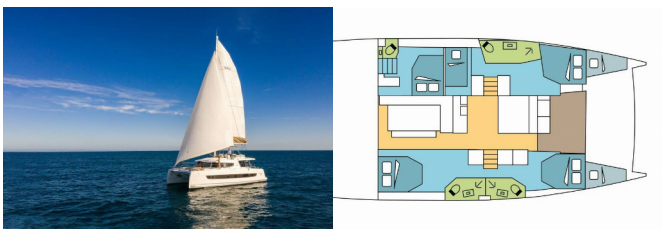

BALI 4.6

CROSSANDRA (2024)

Pollen Maritime AS • Martin Linges Vei 25 • Fornebu • Norway

Phone: +47 41 197 474

E-mail: booking@holiday-yacht-charter.com

Web: holiday-yacht-charter.com

Yacht Base	St. Martin, Marina De L'Anse Marcel, Caribbean
Yacht ID	8028
Yacht Brands	Catana
Yacht Name	CROSSANDRA
Production Year	2024
Length	14.28 M
Cabins	5 + 2
Berths	10 + 2
Persons	12
WC/Shower	4

COMFORT: Cockpit cushions, Helmstation seat cushions, Mosquito nets

DECK: Bimini top, Cockpit table, Cockpit/stern, outside shower, Electric anchor windlass, Fly sunbathing area, Flybridge, Grill/Barbecue/Plancha, Swimming ladder