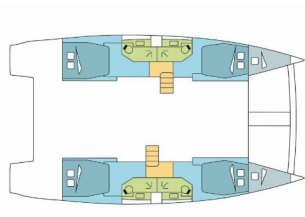

Yacht Base	Nassau, Palm Cay Marina, Bahamas
Yacht ID	8007
Yacht Brands	Catana
Yacht Name	SAGA
Production Year	2022
Length	13.50 M
Cabins	4 + 2
Berths	8 + 2
Persons	10
WC/Shower	4

COMFORT: Cockpit seat cushions with backrest, Mosquito nets, Sun loungers

DECK: Bimini top, Cockpit table, Cockpit/stern, outside shower, Davit, Dinghy, Electric anchor windlass, Fly sunbathing area, Flybridge, Forward cockpit, Grill/Barbecue/Plancha, Outboard engine, Spring cleats, Swimming ladder

ENTERTAINMENT: Fusion radio

GALLEY: Dishwasher, Oven

INTERIOR: Electric fans in cabins, Electric toilet, Indirect lighting in cabins and salon

NAVIGATION: AIS, Autopilot, Depthsounder, GPS chart plotter, Speedometer (Speed log), Wind instrument/Anemometer

SAFETY: Extra fuel tank, Extra water tank, VHF radio

SAILS: Electric main sail winch, Electric winch, Lazy bag, Lazy jacks

YACHT ELECTRICS: Air Conditioning, Battery charger, Generator, Inverter, Service batteries, Watermaker - desalinator