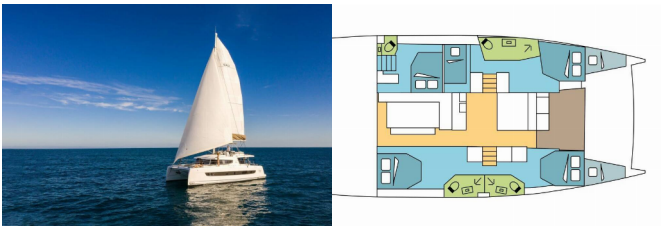

BALI 4.6

BLUEBERRY (2023)

Pollen Maritime AS • Martin Linges Vei 25 • Fornebu • Norway

Phone: +47 41 197 474

E-mail: booking@holiday-yacht-charter.com

Web: holiday-yacht-charter.com

Yacht Base	St. Martin, Marina De L'Anse Marcel, Caribbean
Yacht ID	8005
Yacht Brands	Catana
Yacht Name	BLUEBERRY
Production Year	2023
Length	14.28 M
Cabins	5 + 2
Berths	10 + 2
Persons	12
WC/Shower	4

COMFORT: Cockpit seat cushions with backrest, Mosquito nets, Sun loungers

DECK: Bimini top, Cockpit table, Cockpit/stern, outside shower, Dinghy, Electric anchor windlass, Flybridge, Forward cockpit, Remote control for anchor winch with chain counter at helm, Spring cleats, Swimming ladder