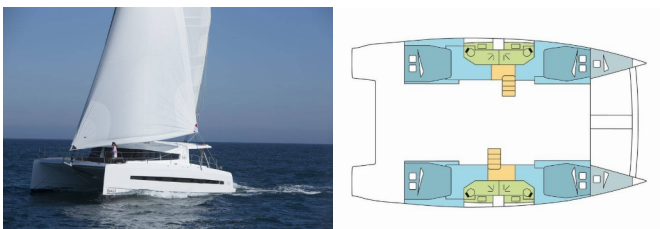

BALI 4.5

RIVERA (2018)

Pollen Maritime AS • Martin Linges Vei 25 • Fornebu • Norway

Phone: +47 41 197 474

E-mail: booking@holiday-yacht-charter.com

Web: holiday-yacht-charter.com

Yacht Base	Phuket, Yacht Haven Marina, Thailand
Yacht ID	7962
Yacht Brands	Catana
Yacht Name	RIVERA
Production Year	2018
Length	13.60 M
Cabins	4 + 2
Berths	8 + 2 + 2
Persons	12
WC/Shower	4

COMFORT: Cockpit cushions

DECK: Bimini top, Cockpit table, Cockpit/stern, outside shower, Davit, Dinghy, Electric anchor windlass, Flybridge, Swimming ladder

ENTERTAINMENT: Outdoor speakers

GALLEY: Refrigerator

INTERIOR: Convertible table, Convertible table in salon, Electric fans in cabins

NAVIGATION: Autopilot, Depthsounder, GPS chart plotter, Speedometer (Speed log), Wind instrument/Anemometer

SAFETY: VHF radio