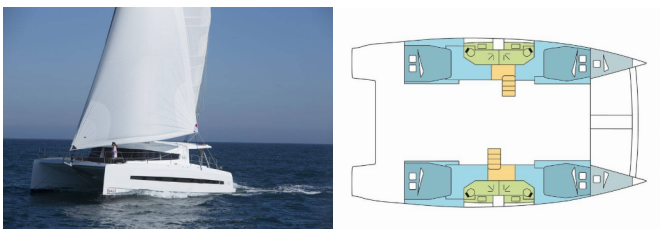

Yacht Base	Lavrion, Main Port, Greece
Yacht ID	7938
Yacht Brands	Catana
Yacht Name	GUERNESEY
Production Year	2018
Length	13.60 M
Cabins	4 + 2
Berths	8 + 2 + 2
Persons	12
WC/Shower	4

**COMFORT:** Cockpit cushions, Fly deck with cushions and mattresses

**DECK:** Bimini top, Cockpit table, Cockpit/stern, outside shower, Dinghy, Electric anchor windlass, Gangway, Swimming ladder

**ENTERTAINMENT:** Fusion radio

**GALLEY:** Microwave, Refrigerator

**INTERIOR:** Convertible table, Convertible table in salon, Electric fans in cabins, Electric toilet