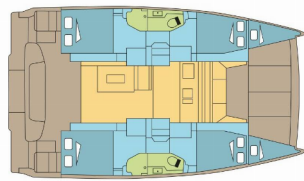

BALI CATSMART

OHANA 2 (2024)

Pollen Maritime AS • Martin Linges Vei 25 • Fornebu • Norway

Phone: +47 41 197 474

E-mail: booking@holiday-yacht-charter.com

Web: holiday-yacht-charter.com

Yacht Base	Cote D'Azur, Port Pin Rolland, France
Yacht ID	7874
Yacht Brands	Catana
Yacht Name	OHANA 2
Production Year	2024
Length	12.08 M
Cabins	4 + 2
Berths	8 + 2 + 2
Persons	12
WC/Shower	2

COMFORT: Forward cockpit cushions, Helmsman seat cushions, Mosquito nets, Pillows

DECK: Bar, Cockpit light, Cockpit table, Cockpit/stern, outside shower, Dinghy, Electric anchor windlass, Foredeck sunbathing area, Forward cockpit, Grill/Barbecue/Plancha, Outboard engine, Seats for aft bench, Spring cleats, Swimming ladder