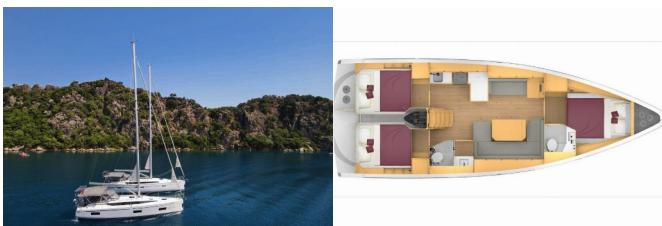

BAVARIA C42

Sorores (2024)

Pollen Maritime AS • Martin Linges Vei 25 • Fornebu • Norway

Phone: +47 41 197 474

E-mail: booking@holiday-yacht-charter.com

Web: holiday-yacht-charter.com

Yacht Base	Marmaris, Albatros Marina, Turkey
Yacht ID	7855
Yacht Brands	Bavaria
Yacht Name	Sorores
Production Year	2024
Length	12.40 M
Cabins	3
Berths	6
WC/Shower	2

COMFORT: Mosquito nets

DECK: Anchor with chain, Bathing platform, Bimini top, Cockpit table, Cockpit/stern, outside shower, Electric anchor windlass, Fenders, Mooring Cleats, Mooring ropes, Set for steerman (helmsman's chair), Sprayhood, Teak seats in cockpit