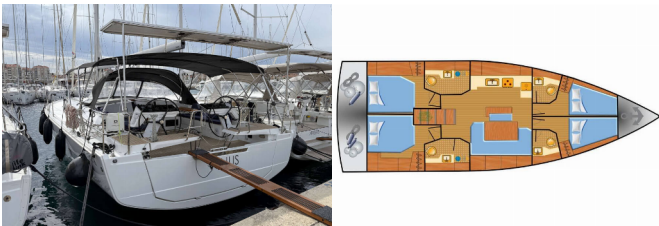

HANSE 460

Venus (2024)

Pollen Maritime AS • Martin Linges Vei 25 • Fornebu • Norway

Phone: +47 41 197 474

E-mail: booking@holiday-yacht-charter.com

Web: holiday-yacht-charter.com

Yacht Base	Marina Kornati, Biograd, Croatia
Yacht ID	7841
Yacht Brands	Hanse Yachts
Yacht Name	Venus
Production Year	2024
Length	14.60 M
Cabins	4
Berths	8 + 1
Persons	9
WC/Shower	4

ADDITIONAL: Flag

COMFORT: Cockpit cushions

DECK: Bathing platform, Bimini top, Boat hook, Bosun's chair (Safe seat) (boatswain's chair), Cockpit table, Cockpit/stern, outside shower, Deck brush, Dinghy, Electric anchor windlass, Fenders, Gangway, Mooring ropes, Pulpit seat, Sailor's knife, Sprayhood, Swimming ladder, Teak cockpit

SAILS: Electric halyard winch, Electric winch, Lazy bag, Lazy jacks, Main sheet winches

YACHT ELECTRICS: Adapter, Battery charger, Bilge pump - Electric, Converter 220V/12V, Heating, Inverter, Plug 220V, 12 V, Shore power connection, Solar panels, USB sockets