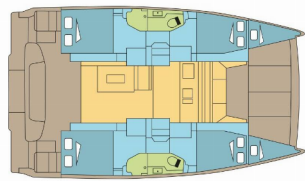

Yacht Base	Trogir, Yachtclub Seget (Marina Baotic), Croatia
Yacht ID	7827
Yacht Brands	Catana
Yacht Name	LA VIE EN BLEU
Production Year	2024
Length	12.08 M
Cabins	4 + 2
Berths	8 + 2 + 2
Persons	12
WC/Shower	2

COMFORT: Forward cockpit cushions, Helmsman seat cushions, Pillows

DECK: Cockpit light, Cockpit table, Cockpit/stern, outside shower, Electric anchor windlass, Foredeck sunbathing area, Forward cockpit, Grill/Barbecue/Plancha, Outboard engine, Seats for aft bench, Spring cleats, Swimming ladder

ENTERTAINMENT: Fusion radio

GALLEY: Freezer, Oven

INTERIOR: Convertible table in salon, Curtains, Electric fans in cabins, Electric toilet, Upholstery

NAVIGATION: Autopilot, Depthsounder, GPS chart plotter, Wind instrument/Anemometer

SAFETY: Safety equipment, VHF radio

SAILS: Electric winch, Lazy bag, Lazy jacks, Winch

YACHT ELECTRICS: Battery charger, Inverter, Service batteries, Solar panels, Watermaker - desalinator