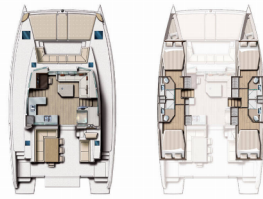

DECK: Anchor, Anchor with chain, Bimini top, Cockpit full tent, Cockpit/stern, outside shower, Dinghy, Electric anchor windlass, Floating rope, Grill/Barbecue/Plancha, Main anchor, Spare anchor (Reserve, Auxiliary anchor)

ENTERTAINMENT: Radio CD player, TV

GALLEY: Hot water, Sink

NAVIGATION: Autopilot, Depthsounder, GPS chart plotter, Log/speed instrument, Wind instrument/Anemometer

SAFETY: Distress flare box, Fire extinguisher, First aid kit, Life belts (Safety harness), Life buoy + Flashing light, Liferaft, Sos Dan Buoy

SAILS: Electric halyard winch, Lazy bag, Lazy jacks

YACHT ELECTRICS: Air Conditioning, Generator, Heating, Inverter, Service batteries, Shore connection 220 V, Shore power cable, Solar panels, Start battery

Yacht Base	Marina Mandalina, Sibenik, Croatia
Yacht ID	7801
Yacht Brands	Catana
Yacht Name	Sylvester
Production Year	2019
Length	13.60 M
Cabins	4 + 2
Berths	8 + 2 + 2
Persons	12
WC/Shower	4